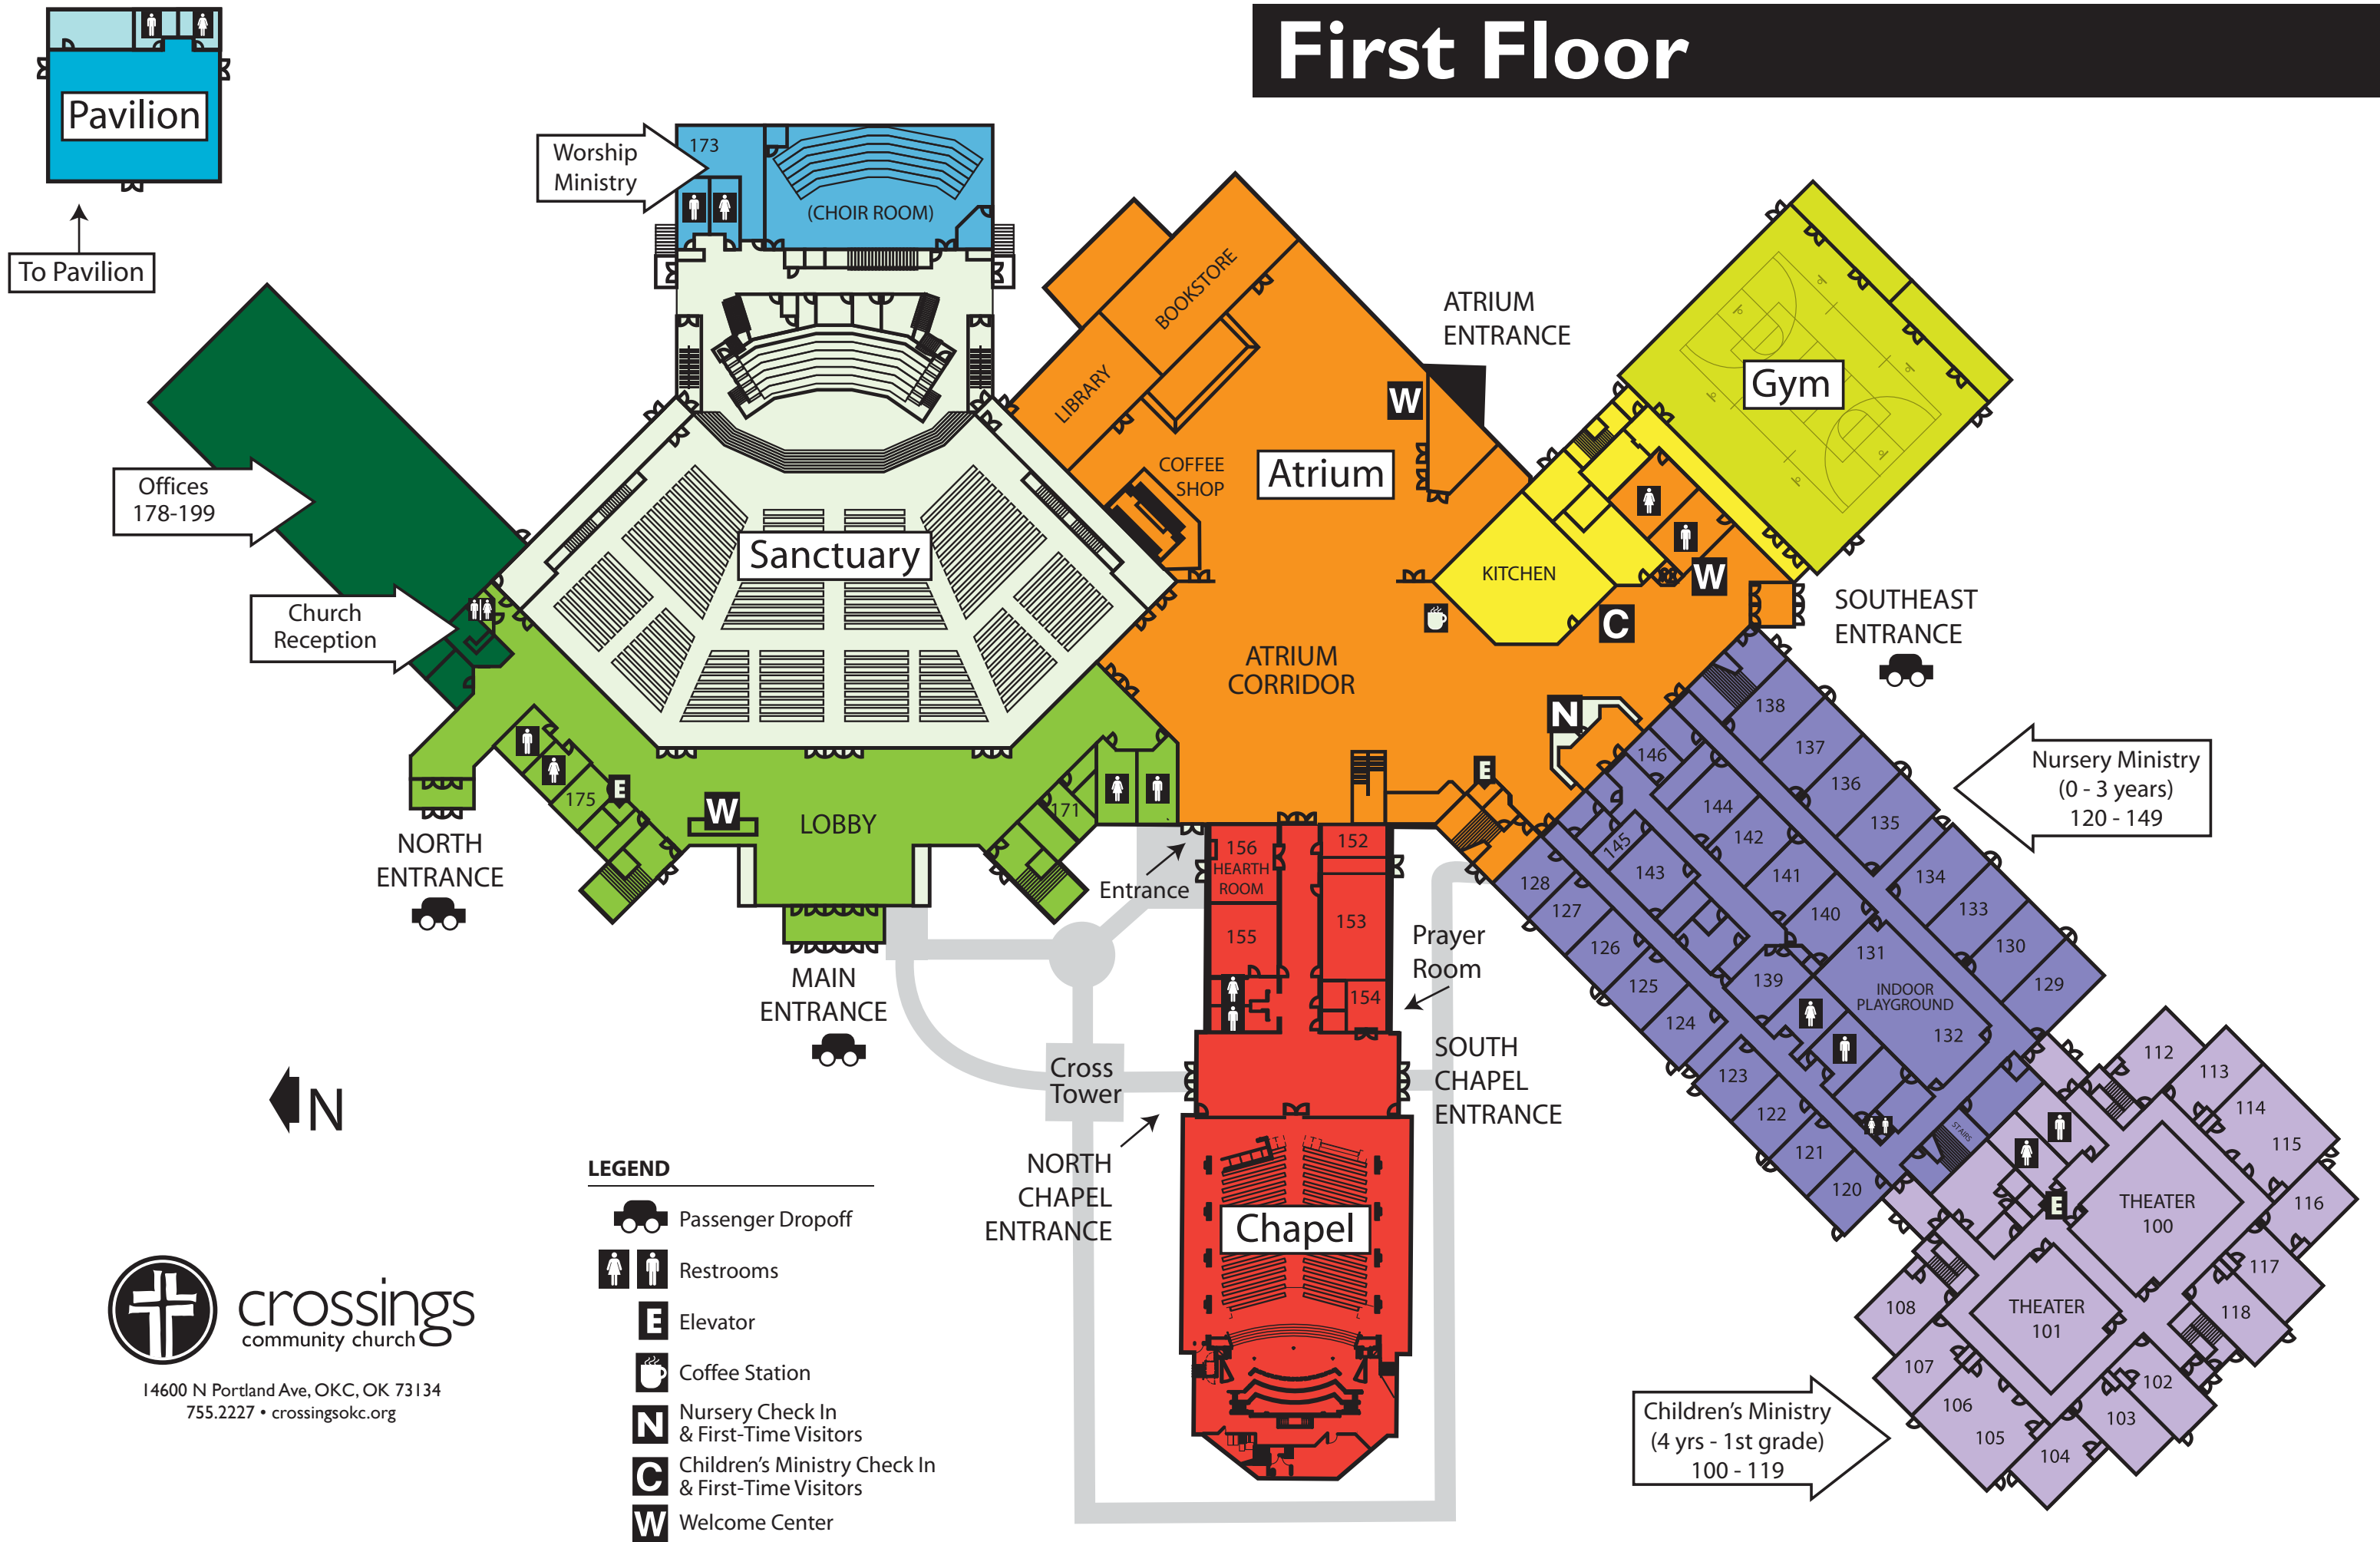

First Floor

crossings
community church

14600 N Portland Ave, OKC, OK 73134
755.2227 • crossingsokc.org

LEGEND

- Passenger Dropoff
- Restrooms
- Elevator
- Coffee Station
- Nursery Check In & First-Time Visitors
- Children's Ministry Check In & First-Time Visitors
- Welcome Center